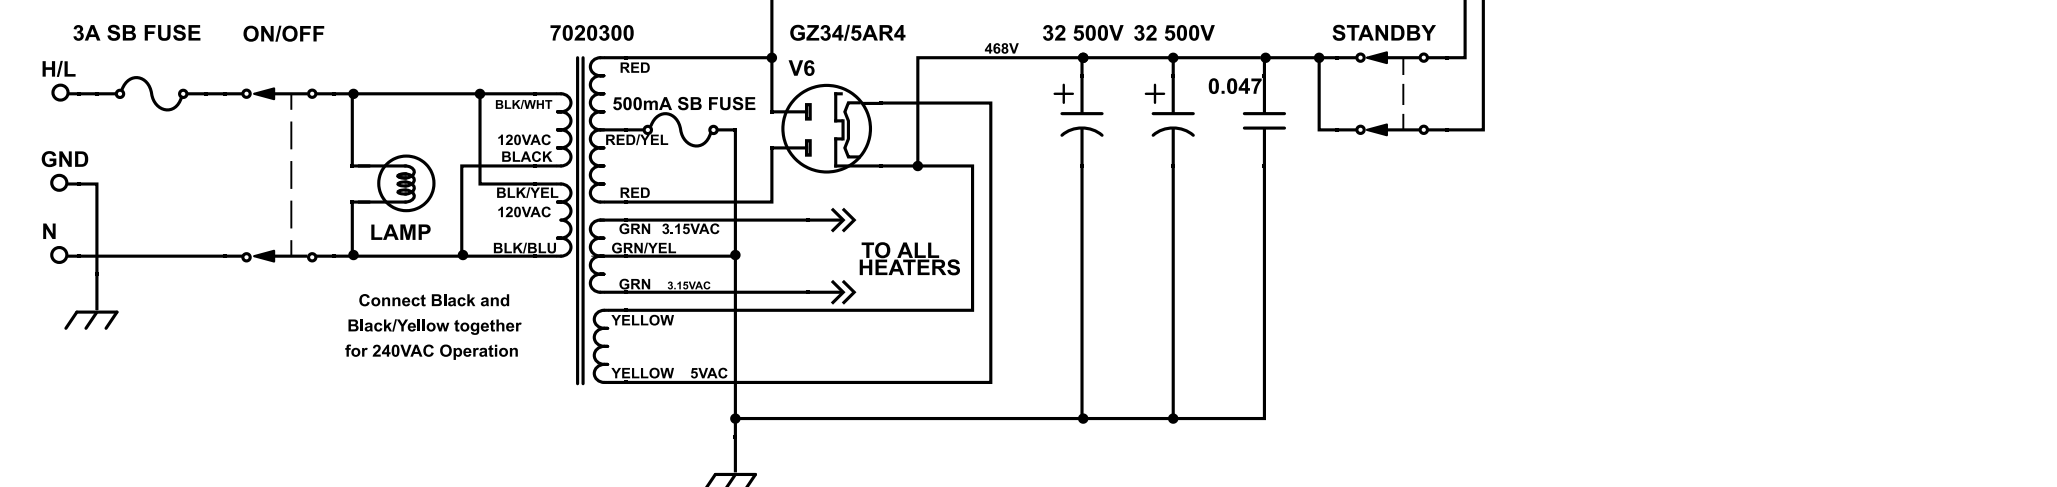

NORMAL
HIGH TREBLE

All capacitors are rated for 630V unless noted.
All resistors are rated for 1/2W unless noted.
All voltages were measured at idle with respect to chassis ground.

MOJOTONE BRITISH 45
REV 5.2
3/26/2020